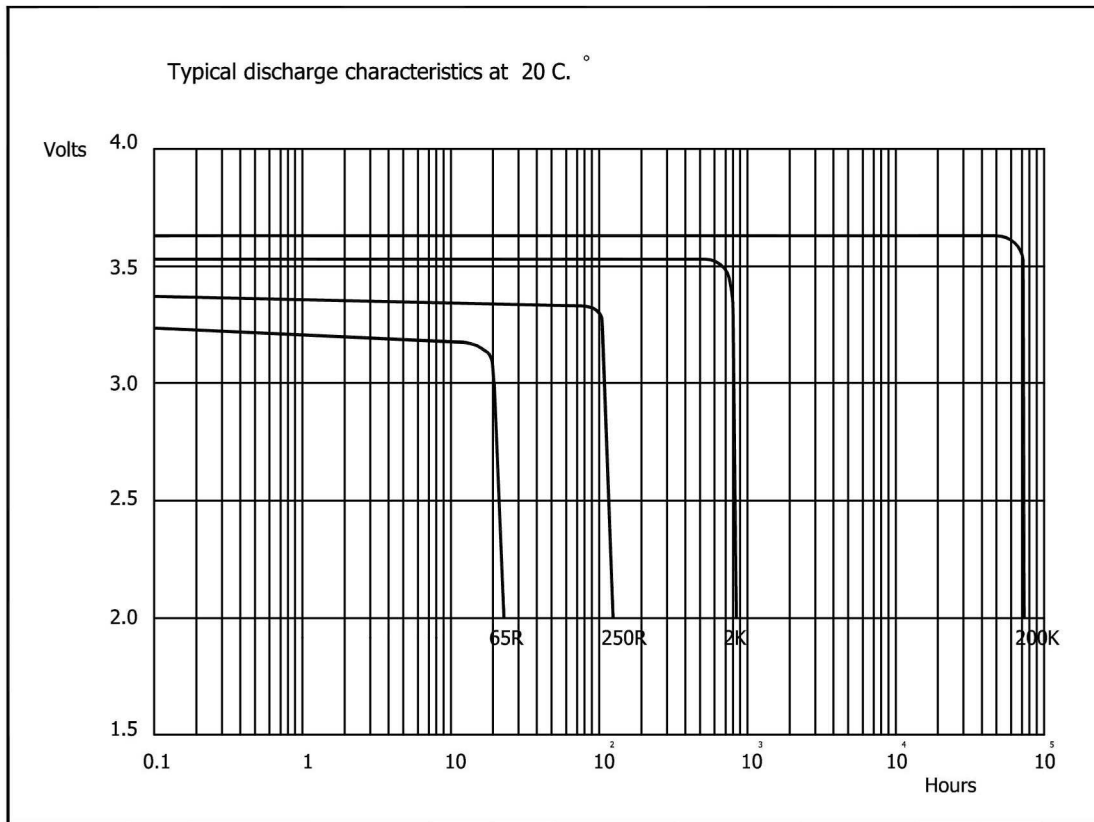

TYPICAL ELECTRICAL PERFORMANCE

SAFT LTD, RIVER DRIVE, SOUTH SHIELDS, ENGLAND, TEL: 44 (0)191 4561451, FAX: 44 (0) 191 4566383.

SAFT LTD, adopt a policy of constant improvement and reserve the right to change specifications without notice.