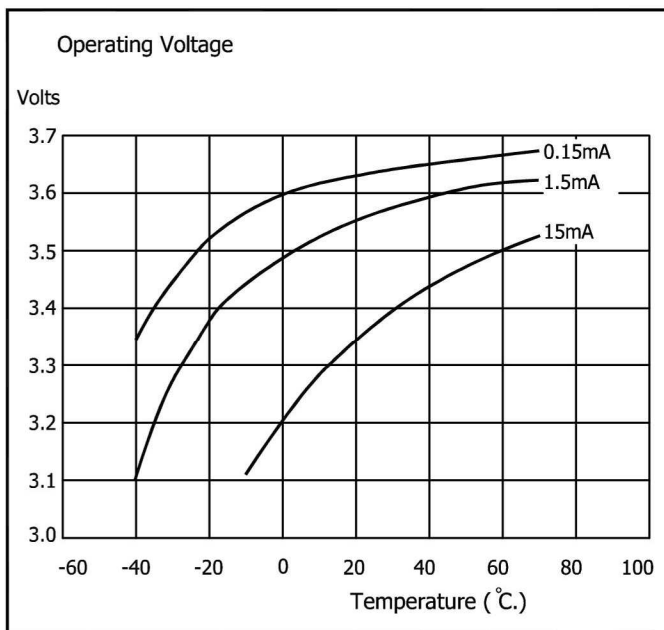

TYPICAL ELECTRICAL PERFORMANCE

SAFT LTD, RIVER DRIVE, SOUTH SHIELDS, ENGLAND, TEL: 44 (0)191 4561451, FAX: 44 (0) 191 4566383.

SAFT LTD, adopt a policy of constant improvement and reserve the right to change specifications without notice.