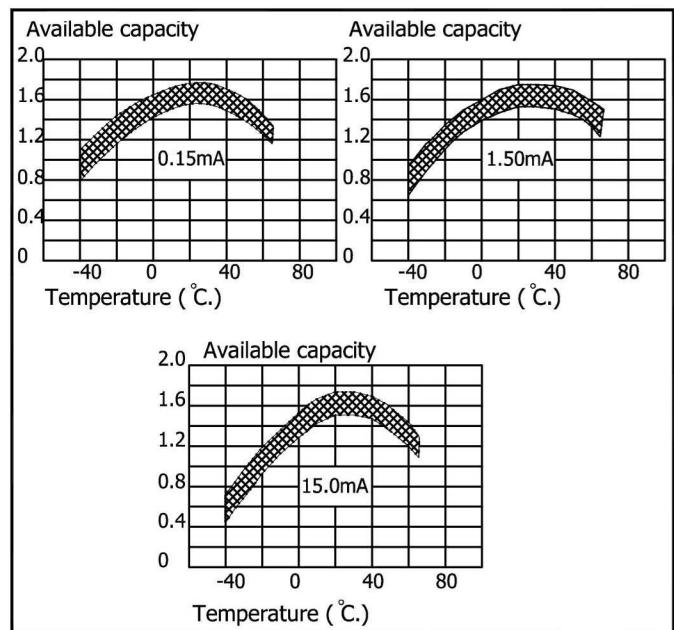

TYPICAL ELECTRICAL PERFORMANCE

SAFT LTD, RIVER DRIVE, SOUTH SHIELDS, ENGLAND, TEL: 44 (0)191 4561451, FAX: 44 (0) 191 4566383.

SAFT LTD, adopt a policy of constant improvement and reserve the right to change specifications without notice.